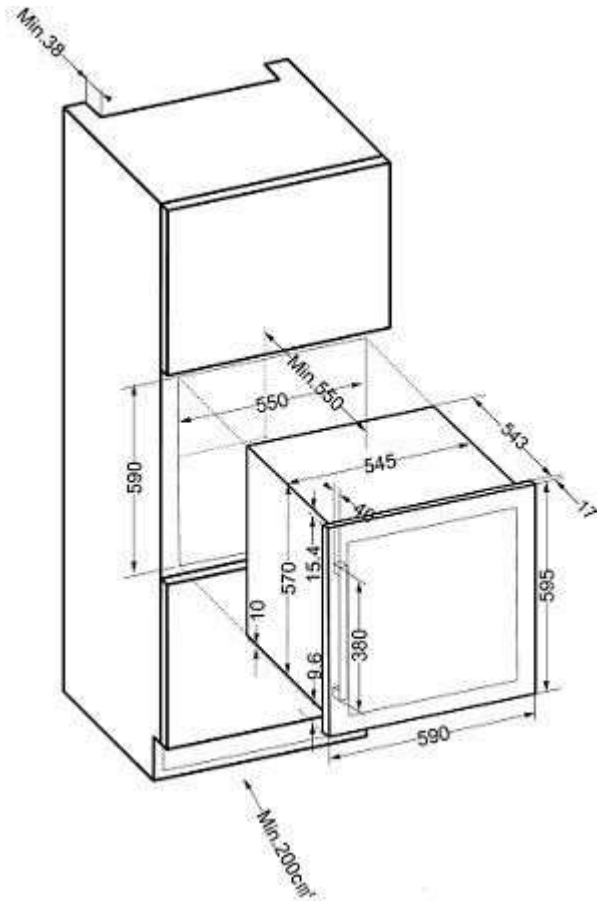

- + Kapaciteta: 36 steklenic*:
 - zgoraj: 24
 - spodaj: 12
- + Built-in column
- + Dizajn: black body & black piano organic glass door frame
- + Hlajenje: kompresor
- + Vrsta hlajenja: zračno gibljiv sistem
- + Nastavljivo temp. območje uporabe:
 - zgoraj: 5°-12°C
 - spodaj: 12°-20°C
- + Elektronsko upravlj.
- + Thermometer z belo osvetlitvijo
- + Bela LED osvetlitev

This appliance is intended to be used exclusively for the storage of wine.

Alcohol abuse is dangerous for health, please consume in moderation.

*Capacity given as an indication with 75cl Bordeaux traditional type bottles and measured with 2 shelves. Adding shelves reduce considerably the total capacity.

Reference: AVI60CDZA
2-compartments service wine cabinet
Built-in column range

> VKLJUČENA OPREMA

- 2 izvlečni leseni polici
- 1 izvlečna lesena pol polica
- 4 nastavljive nogice (v. 1 cm)
- Sistem proti vibraciji

> VARNOST

- **Visual and audible alarms:** notify you when your attention is required

> LOGISTIC DATAS

Bruto dimenzije (ŠxGxV cm)	: 65,6 x 62 x 63,5
Neto dimenzije (ŠxGxV cm)	: 59 x 56 x 59,5
Bruto teža (kg)	: 36.00
Neto teža (kg)	: 33.00